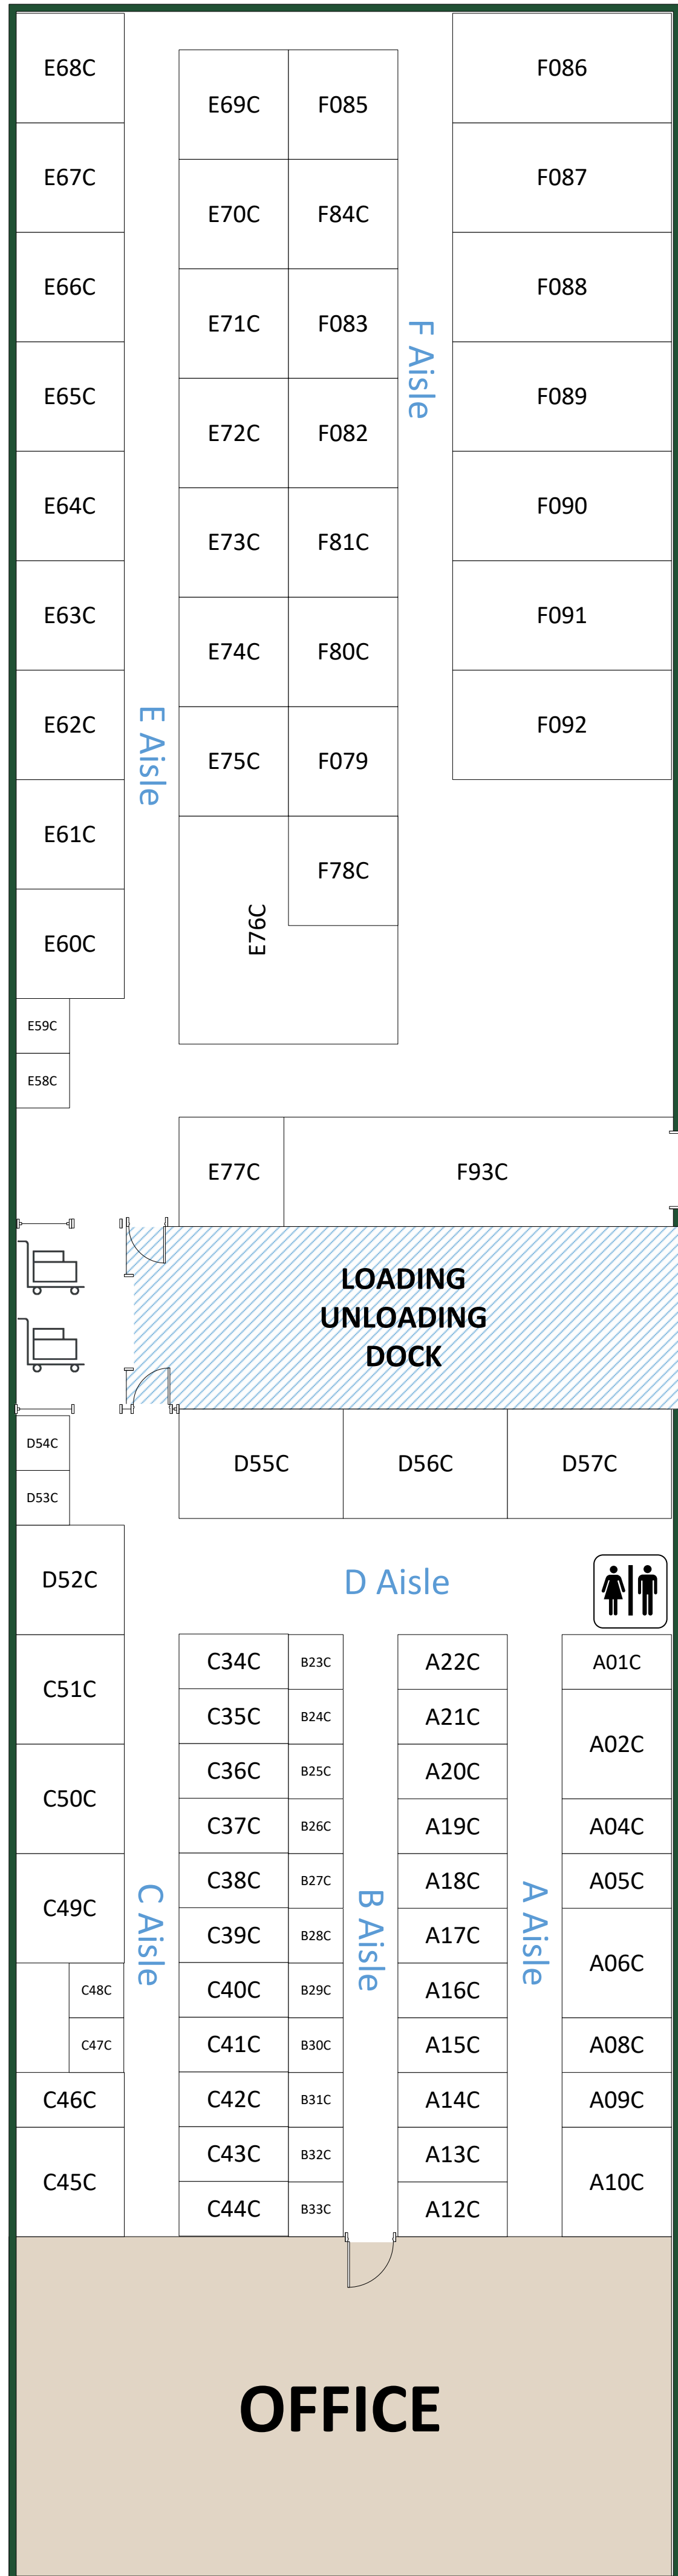

# NORTH PARKWAY MINI STORAGE

10132 Memorial Parkway NE  
Huntsville, AL 35810

**(256) 852-3734**

### Office Hours

Monday – Friday: 9:00 am – 5:30 pm  
Saturday: 8:00 am – 3:00 pm  
Sunday: 9:00 am – 1:00 pm

### Access Hours

Everyday: 6:00 am – 10:00 pm

[www.NorthParkwayMiniStorage.com](http://www.NorthParkwayMiniStorage.com)

On-Line Account Management

Electronically Controlled Access

CCTV/Video Monitoring

Auto Pay Options