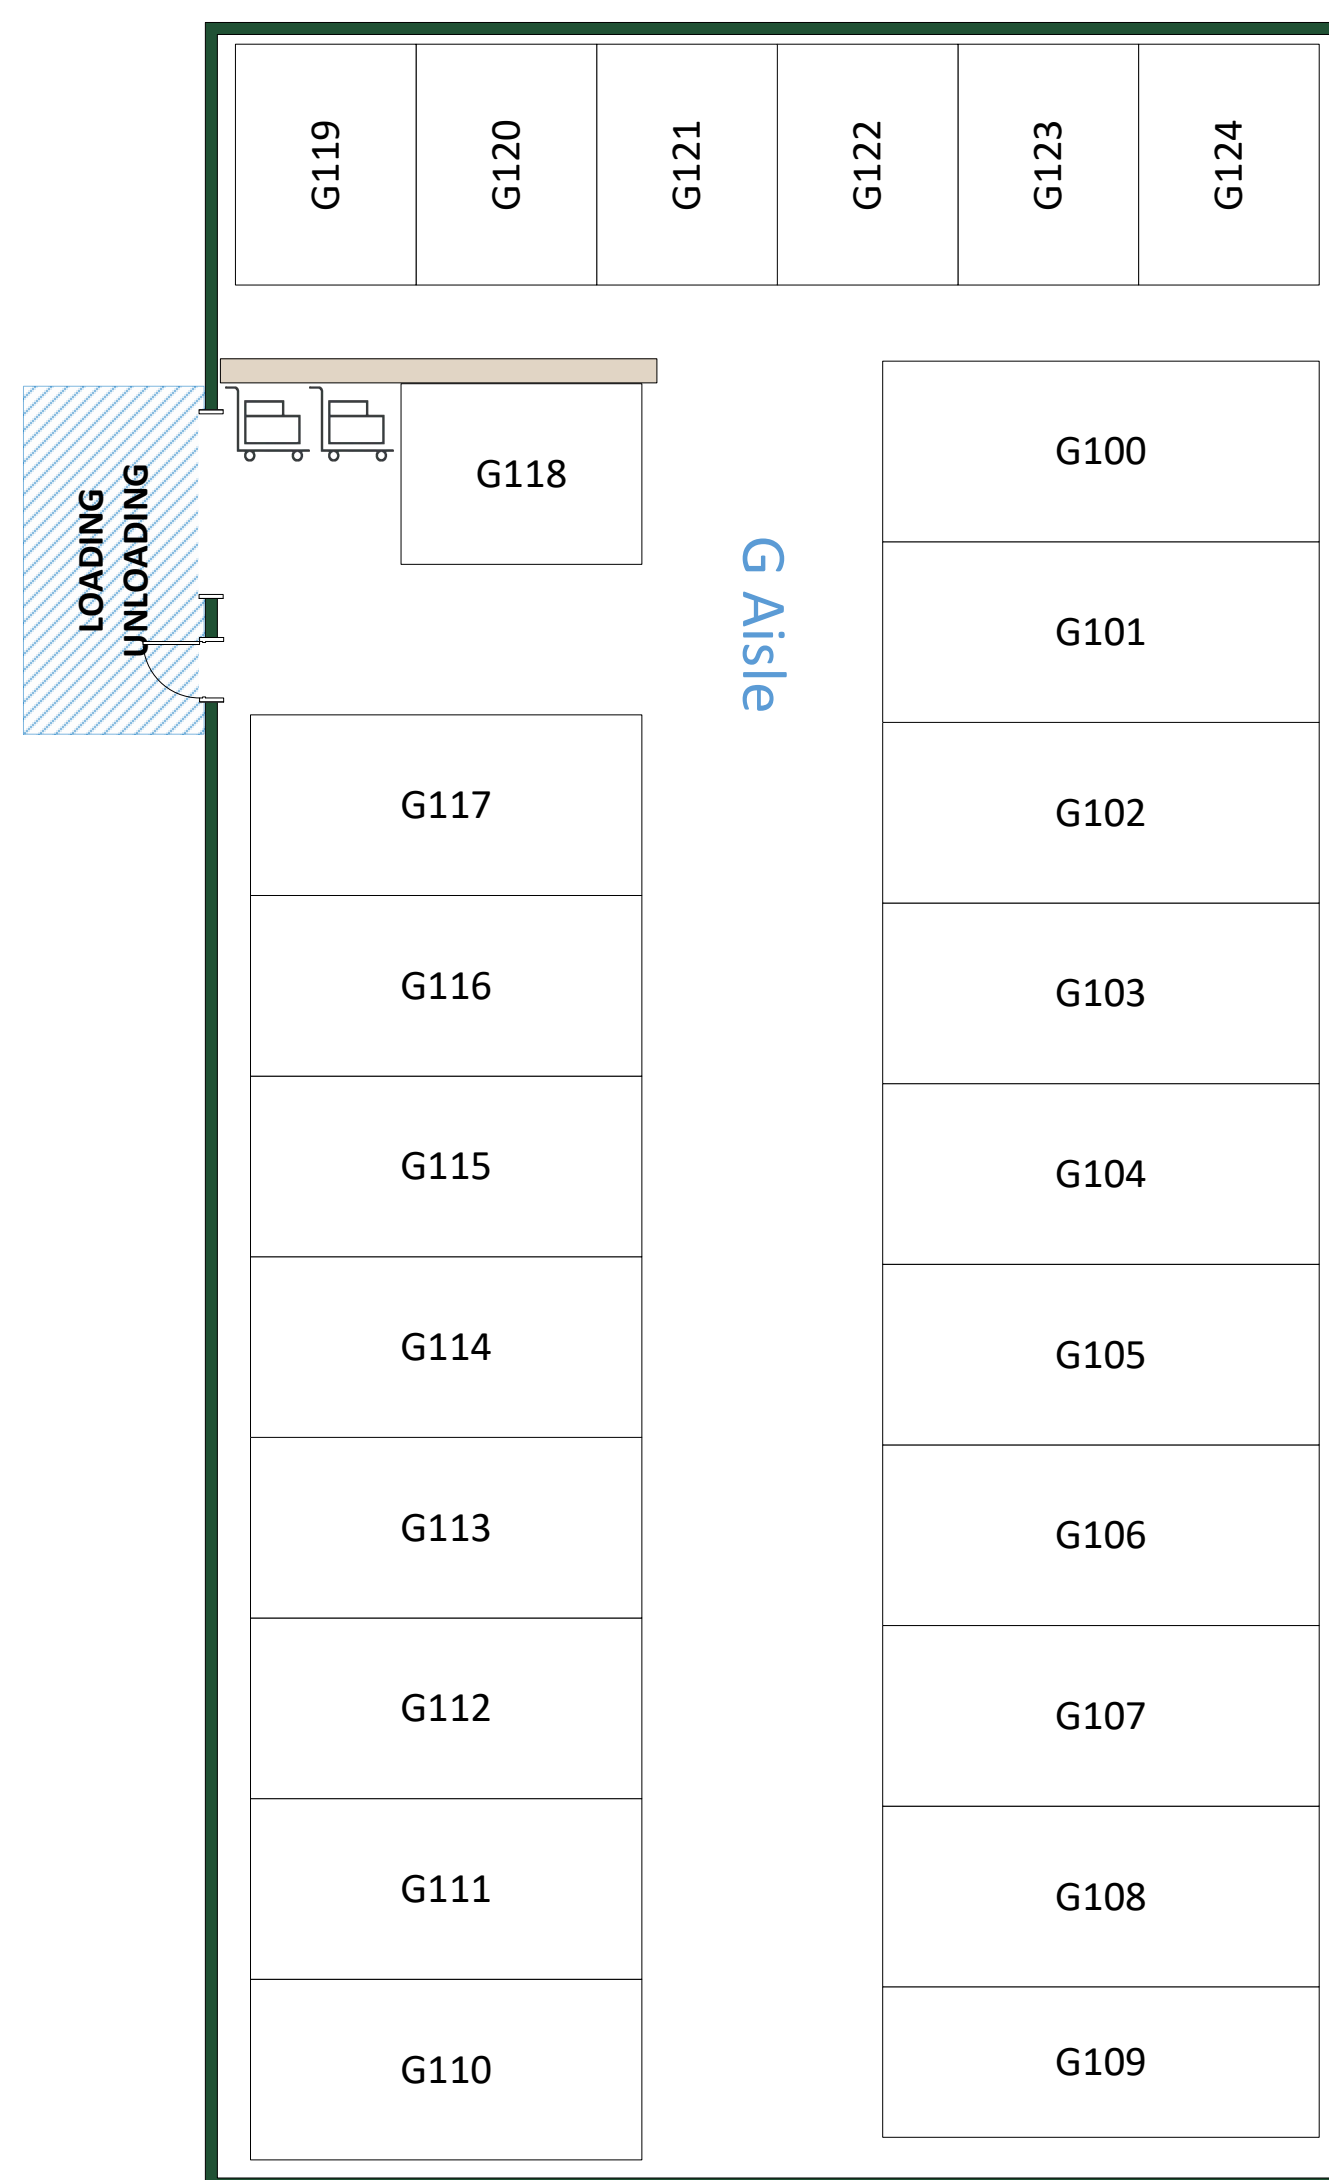

### Access Hours

Everyday: 6:00 am – 10:00 pm

[www.NorthParkwayMiniStorage.com](http://www.NorthParkwayMiniStorage.com)

On-Line Account Management

Electronically Controlled Access

CCTV/Video Monitoring

Auto Pay Options