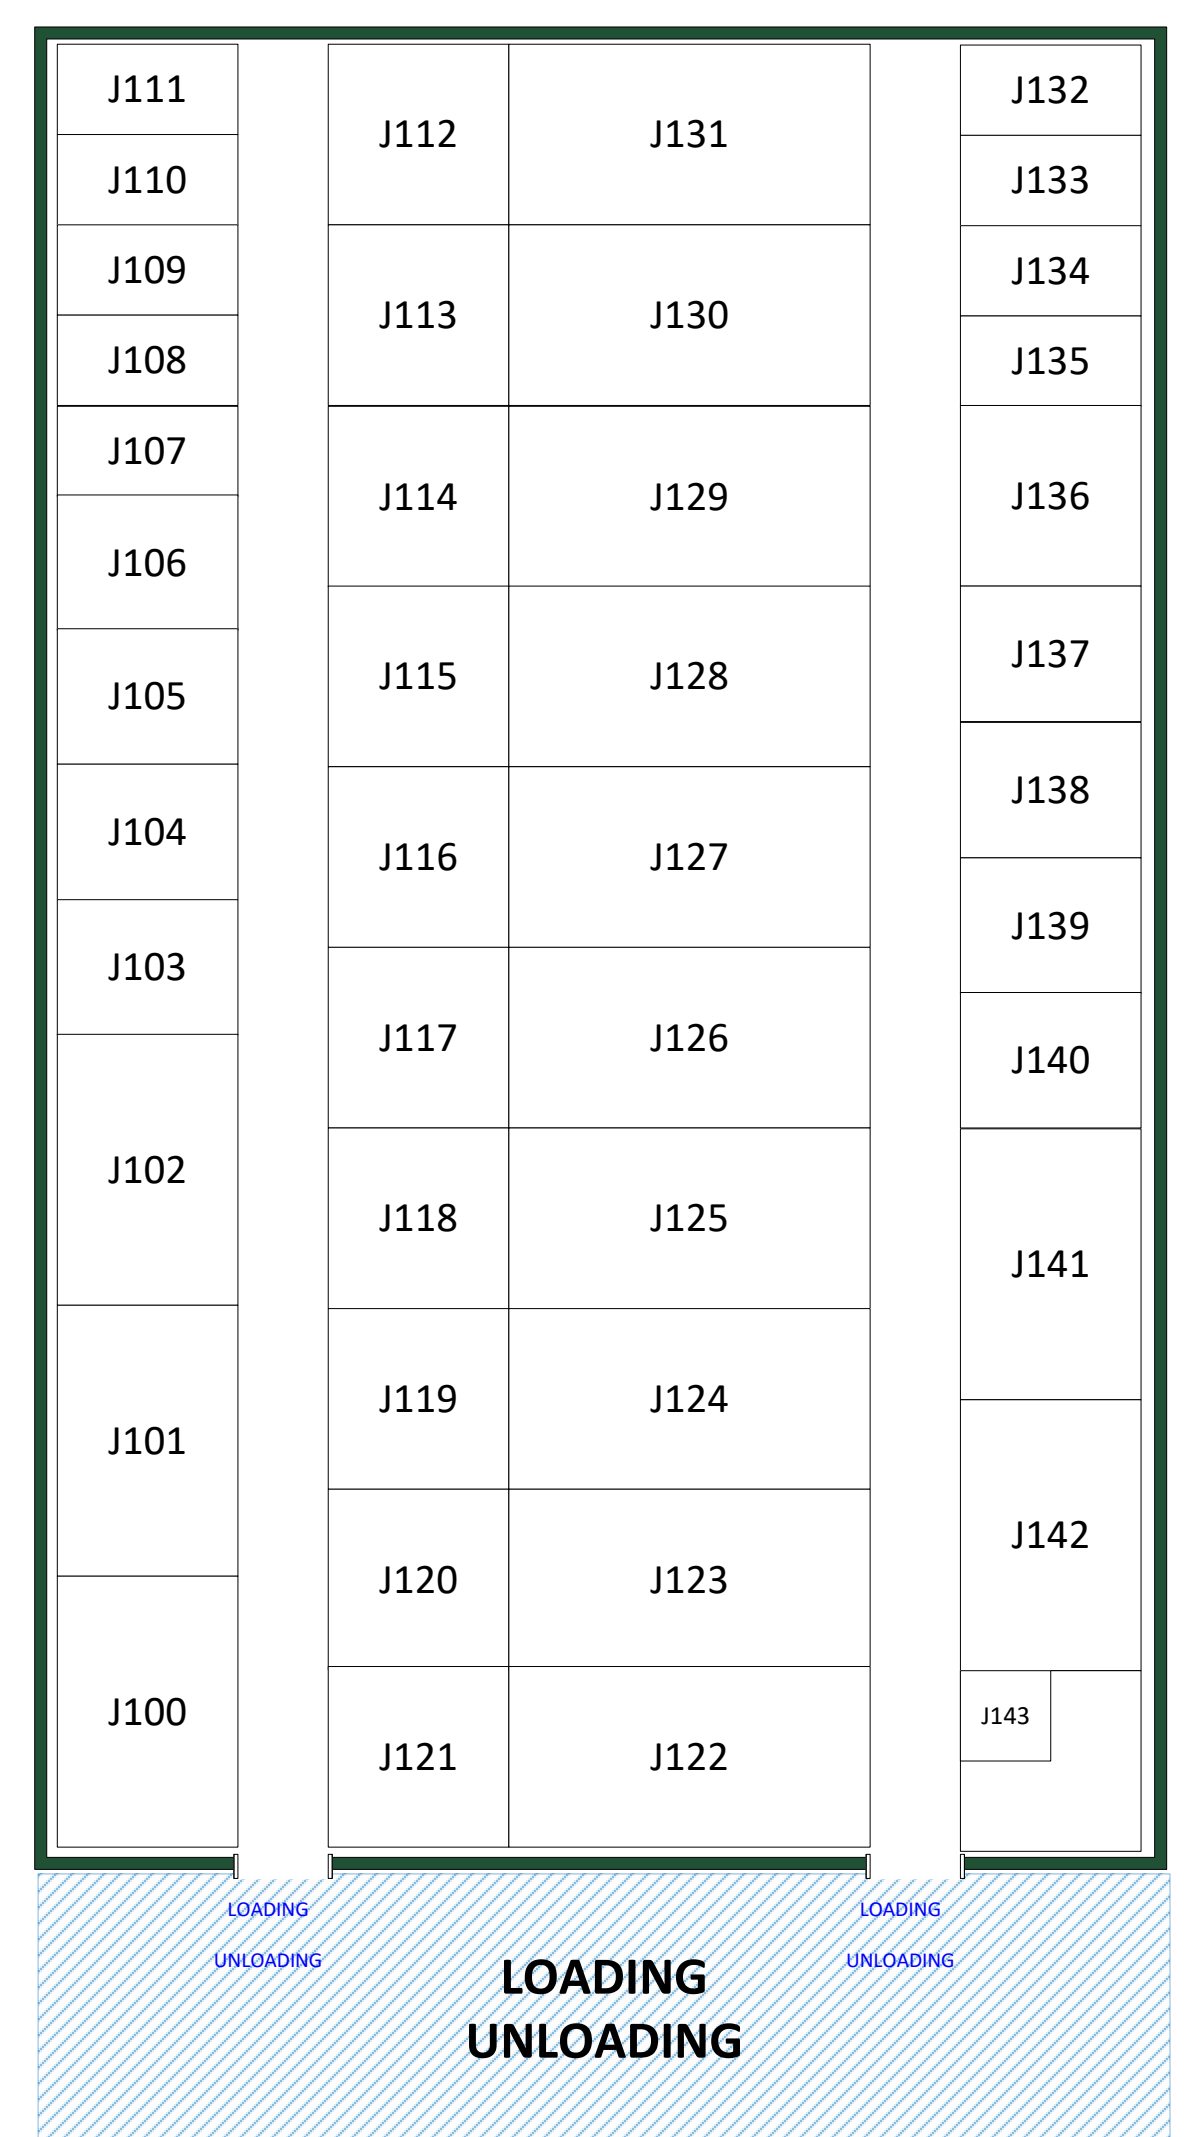

### Access Hours

Everyday: 6:00 am – 10:00 pm

[www.NorthParkwayMiniStorage.com](http://www.NorthParkwayMiniStorage.com)

On-Line Account Management

Electronically Controlled Access

CCTV/Video Monitoring

Auto Pay Options